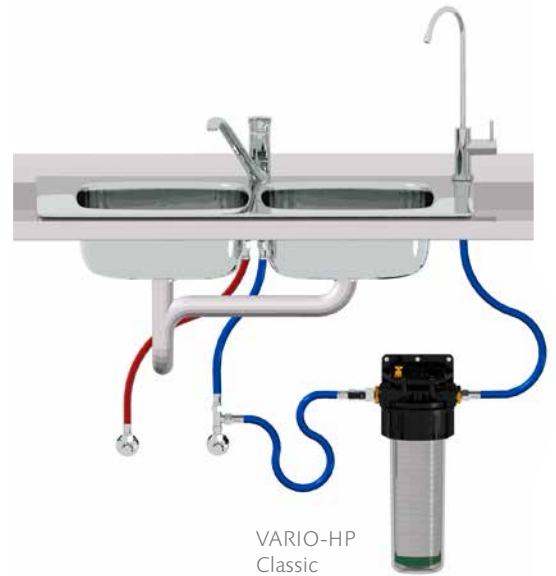

VARIO-HP Classic/Kitchen/Prefilter/Basic

DESCRIPTION:

Point-of-use under-counter water filtration for obtaining filtered drinking water. To be used with declared drinking water only. Very suitable for the preparation of beverages, water for cooking, etc.

AREA OF APPLICATION:

Preferably used in the kitchen. Install device under the basin between a corner valve and the existing water faucet with a tee branch. Mount the enclosed water faucet next to basin and connect for providing filtered water separately (Classic).

TECHNICAL DATA:

Part no.:	120VHP-BS1 (Classic)
Dimensions:	Filter unit without connections (WxHxD): 123x310x115 mm; length of connection hoses: 2 pieces, each ca. 80 cm, 1 piece ca. 30 cm
Weight:	Complete dry ca. 2.4 kg (5.3 lbs), complete wet ca. 3.5 kg (7.7 lbs).
Material:	High-pressure housing up to 90 bar) made of Grilamid TR 90; casing top and screw of POM Hostaform C9021; armoured flexible hoses
Flow rate:	Approx. 120 liters per hour with NFP Premium (standard) (at 4 bar, after 5 min. initial flow)
Filtration Performance:	For the removal of contaminants, see filter cartridge data sheets for NFP Premium (standard) or for desired cartridge.

VARIO-HP Classic

OPERATION NOTE:

- → Also suitable for use in front of non-pressurized boilers!
- → **Operate only with cold water!** Protect from frost.

COMPATIBLE CARTRIDGES:

Holds any CARBONIT® filter cartridge or standard 9 3/4" cartridge (max. 74 mm diameter).

SCOPE OF SUPPLY:

Complete filter device with 2 stainless steel connection hoses, tee branch, shut-off valve, seals, wall mounting and filter water faucet (type WS 8).
A CARBONIT® Monoblock **NFP Premium** filter cartridge is included (Classic).

AVAILABLE VERSIONS:

- → **VARIO-HP Kitchen** (120VHP-BS14): rapid-coupling hose-connectors, no filter water faucet (for individual choice of additional faucet type)
- → **VARIO-HP Basic** (120VHP-BS13): as Vario-HP Kitchen, no cartridge included
- → **VARIO-HP Prefilter-BS** (120VHP-BS6OP): without hoses, no cartridge included, no filter water faucet – for extending your existing VARIO housing to a double-filter housing