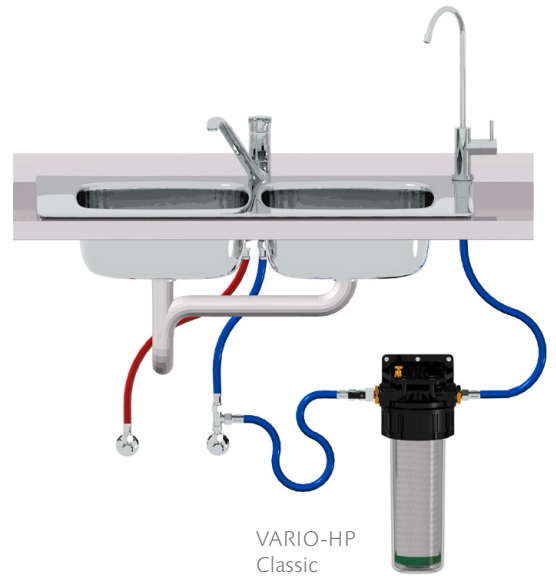

AREA OF APPLICATION:

Preferably used in the kitchen. Install device under the basin between a corner valve and the existing water faucet with a tee branch. Mount the enclosed water faucet next to basin and connect for providing filtered water separately (Classic).

TECHNICAL DATA:

Part no.:	120VHP-BS1 (Classic)
Dimensions:	Filter unit without connections (WxHxD): 123x310x115 mm; length of connection hoses: 2 pieces, each ca. 80 cm, 1 piece ca. 30 cm
Weight:	Complete dry ca. 2.4 kg (5.3 lbs), complete wet ca. 3.5 kg (7.7 lbs).
Material:	High-pressure housing up to 90 bar) made of Grilamid TR 90; casing top and screw of POM Hostaform C 2571; armoured flexible hoses
Flow rate:	Approx. 120 liters per hour with NFP Premium (standard) (at 4 bar, after 5 min. initial flow)
Filtration Performance:	For the removal of contaminants, see filter cartridge data sheets for NFP Premium (standard) or for desired cartridge.

VARIO-HP Classic

OPERATION NOTE:

- Also suitable for use in front of non-pressurized boilers!
- **Operate only with cold water!** Protect from frost.

COMPATIBLE CARTRIDGES:

Holds any CARBONIT® filter cartridge or standard 9 3/4" cartridge (max. 74 mm diameter).

SCOPE OF SUPPLY:

Complete filter device with 2 stainless steel connection hoses, tee branch, shut-off valve, seals, wall mounting and filter water faucet (type WS 8).
A CARBONIT® Monoblock **NFP Premium** filter cartridge is included (Classic).